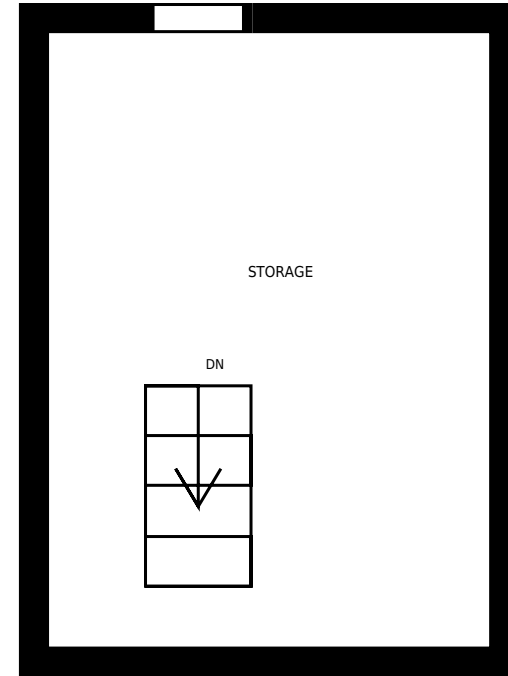

127 Montgomery Street, Meaford, ON

Total Exterior Area Above Grade 1515 sq. ft

0 3 6
feet

Main floor
Exterior Area 1340 sq. ft

0 3 6

2nd floor
Exterior Area 175 sq. ft

127 Montgomery Street, Meaford, ON

PREPARED FOR:

Main floor

Interior Area 1225 sq. ft
Exterior Area 1340 sq. ft

PREPARED ON:
Jun, 2015

All rooms dimensions and floor areas must be considered approximate and are subject to independent verification. For method of measurement please see <http://youriguide.com/measure/>.

127 Montgomery Street, Meaford, ON 2nd floor		PREPARED FOR:
Interior Area	143 sq. ft	PREPARED ON: Jun, 2015
Exterior Area	175 sq. ft	
All rooms dimensions and floor areas must be considered approximate and are subject to independent verification. For method of measurement please see http://youriguide.com/measure/ .		