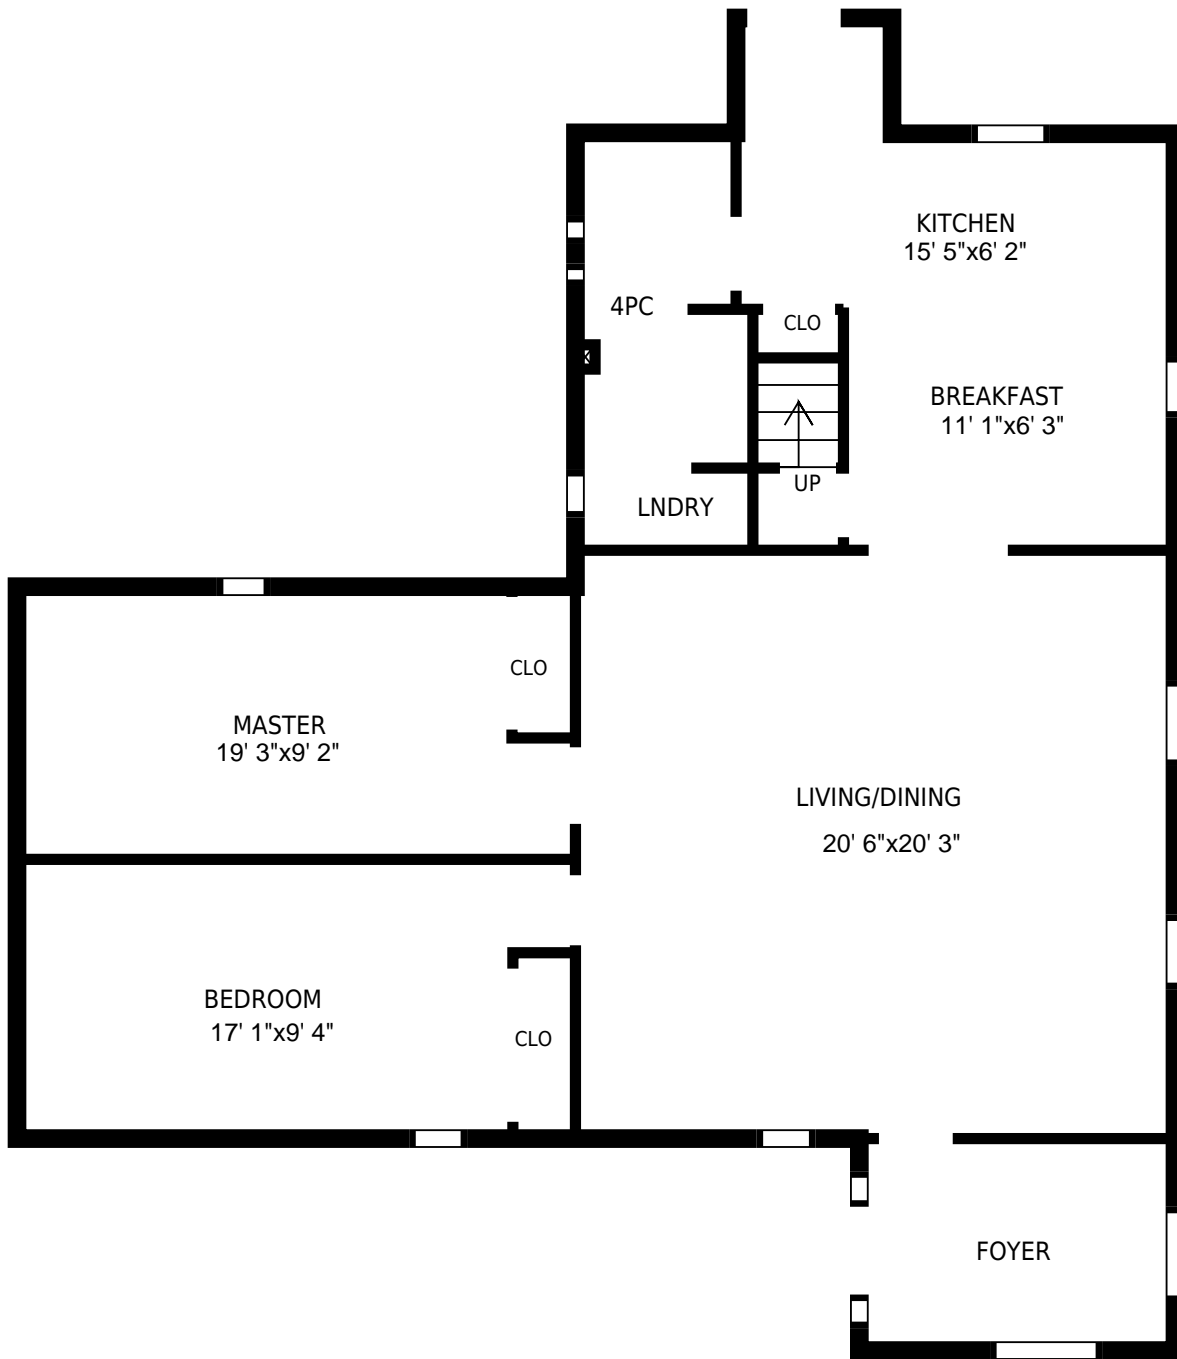

127 Montgomery Street, Meaford, ON

Total Exterior Area Above Grade 1515 sq. ft

0 3 6
feet

Main floor
Exterior Area 1340 sq. ft

0 3 6

2nd floor
Exterior Area 175 sq. ft

127 Montgomery Street, Meaford, ON

PREPARED FOR:

Main floor

Interior Area 1225 sq. ft
Exterior Area 1340 sq. ft

PREPARED ON:
Jun, 2015

All rooms dimensions and floor areas must be considered approximate and are subject to independent verification. For method of measurement please see <http://youriguide.com/measure/>.

127 Montgomery Street, Meaford, ON 2nd floor		PREPARED FOR:
Interior Area	143 sq. ft	PREPARED ON: Jun, 2015
Exterior Area	175 sq. ft	
All rooms dimensions and floor areas must be considered approximate and are subject to independent verification. For method of measurement please see http://youriguide.com/measure/ .		