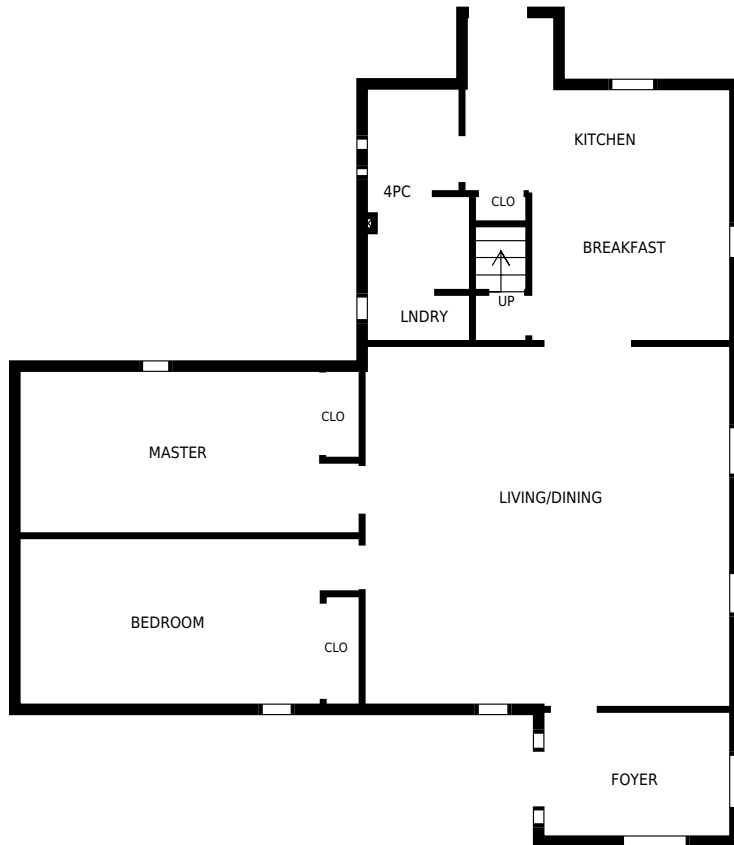

127 Montgomery Street, Meaford, ON

Total Exterior Area Above Grade 1515 sq. ft

0 3 6
feet

Main floor
Exterior Area 1340 sq. ft

0 3 6

2nd floor
Exterior Area 175 sq. ft

127 Montgomery Street, Meaford, ON

PREPARED FOR:

Main floor

Interior Area 1225 sq. ft
Exterior Area 1340 sq. ft

PREPARED ON:
Jun, 2015

All rooms dimensions and floor areas must be considered approximate and are subject to independent verification. For method of measurement please see <http://youriguide.com/measure/>.

127 Montgomery Street, Meaford, ON 2nd floor		PREPARED FOR:
Interior Area	143 sq. ft	PREPARED ON: Jun, 2015
Exterior Area	175 sq. ft	
All rooms dimensions and floor areas must be considered approximate and are subject to independent verification. For method of measurement please see http://youriguide.com/measure/ .		