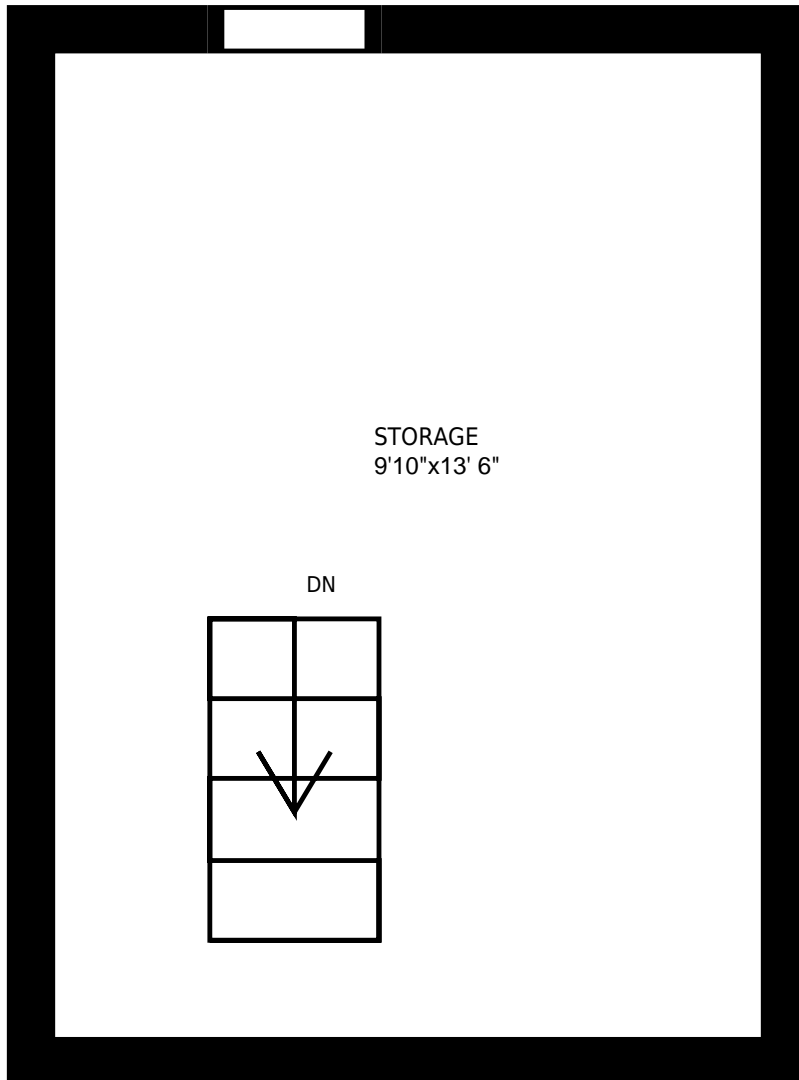

127 Montgomery Street, Meaford, ON

Total Exterior Area Above Grade 1515 sq. ft

0 3 6
feet

Main floor
Exterior Area 1340 sq. ft

0 3 6

2nd floor
Exterior Area 175 sq. ft

127 Montgomery Street, Meaford, ON

PREPARED FOR:

Main floor

Interior Area 1225 sq. ft
Exterior Area 1340 sq. ft

PREPARED ON:
Jun, 2015

All rooms dimensions and floor areas must be considered approximate and are subject to independent verification. For method of measurement please see <http://youriguide.com/measure/>.

127 Montgomery Street, Meaford, ON 2nd floor		PREPARED FOR:
Interior Area	143 sq. ft	PREPARED ON: Jun, 2015
Exterior Area	175 sq. ft	
All rooms dimensions and floor areas must be considered approximate and are subject to independent verification. For method of measurement please see http://youriguide.com/measure/ .		