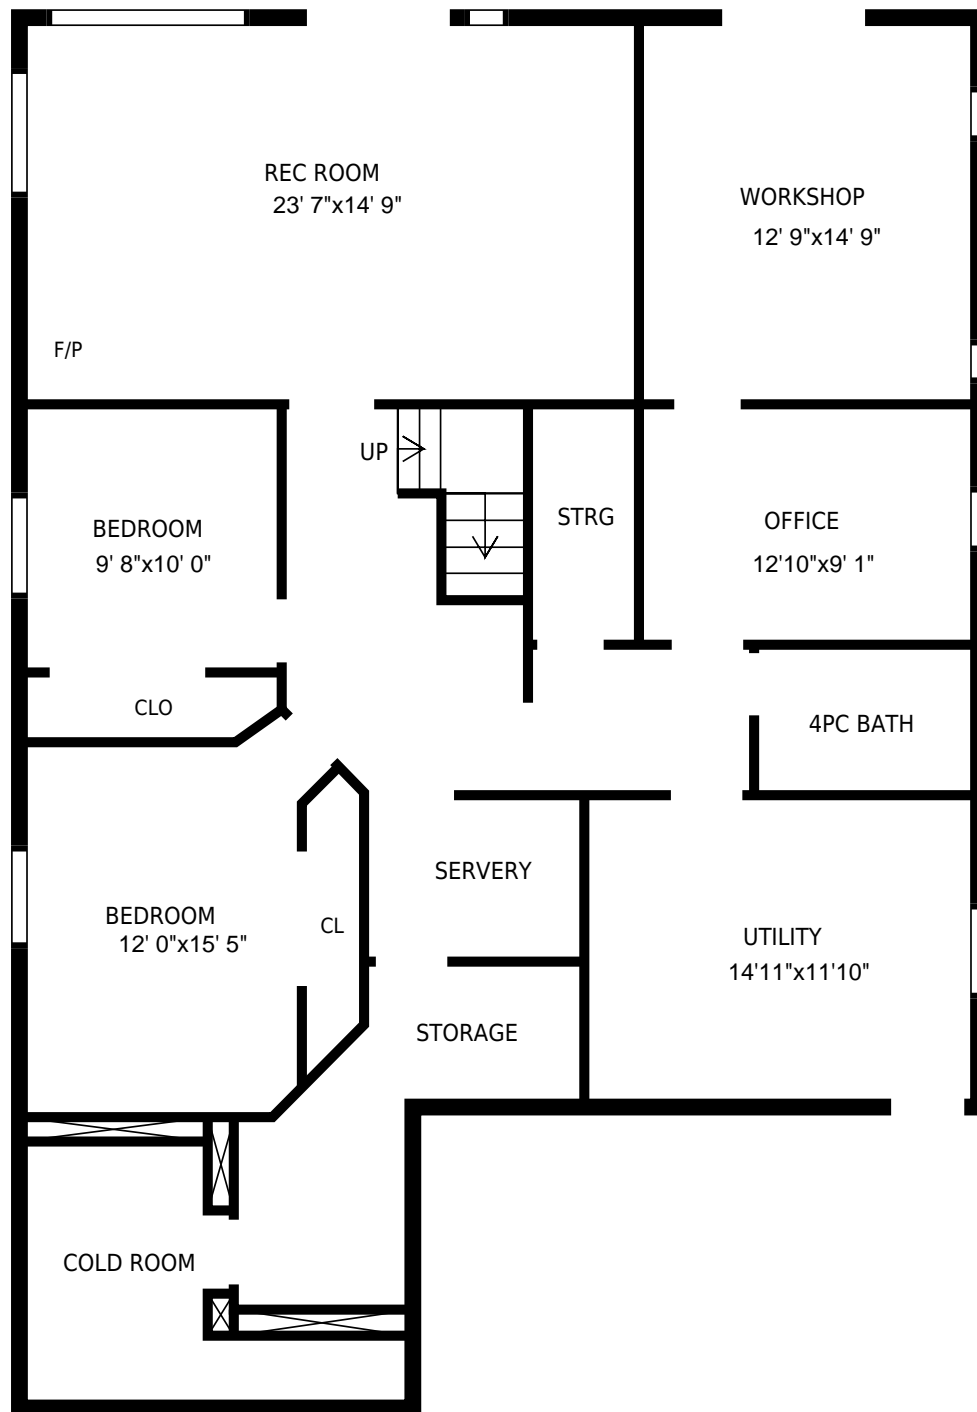

359290 Grey County Rd 15, Owen Sound, ON Main floor		PREPARED FOR: Patrick Egan Broker Royal LePage Locations North Brokerage
Usable Floor Area (UFA): Gross Floor Area (GFA):	1670 sq. ft 1860 sq. ft	PREPARED ON: Dec, 2015
All rooms dimensions and floor areas must be considered approximate and are subject to independent verification. For method of measurement please see http://youriguide.com/measure/ .		

<p>359290 Grey County Rd 15, Owen Sound, ON</p> <p>Basement</p>	<p>PREPARED FOR: Patrick Egan Broker Royal LePage Locations North Brokerage</p>
<p>Usable Floor Area (UFA): 1610 sq. ft</p> <p>Gross Floor Area (GFA):</p>	<p>PREPARED ON: Dec, 2015</p>
<p>All rooms dimensions and floor areas must be considered approximate and are subject to independent verification. For method of measurement please see http://youriguide.com/measure/.</p>	