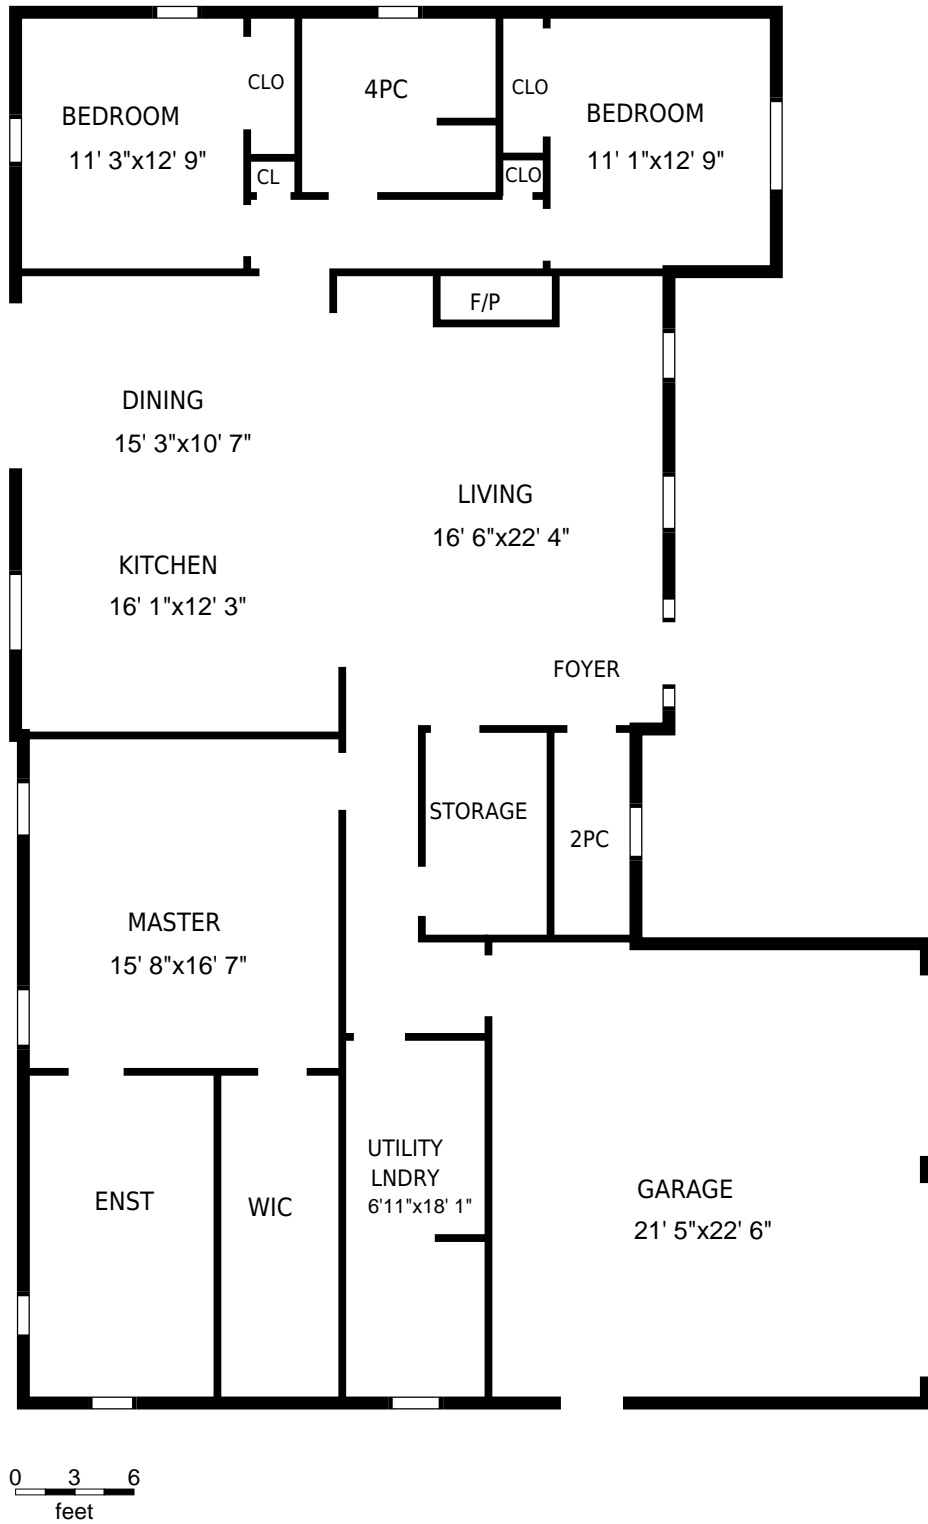

122 Edward St, The Blue Mountains, ON

Gross Floor Area Above Grade (GFA) 2220 sq. ft

Main floor
Floor Area 2220 sq. ft

122 Edward St, The Blue Mountains, ON
 Main floor

PREPARED FOR:

Interior Area 2080 sq. ft
 Floor Area 2220 sq. ft

PREPARED ON:
 Mar, 2016

All rooms dimensions and floor areas must be considered approximate and are subject to independent verification. For method of measurement please see <http://youriguide.com/measure/>.