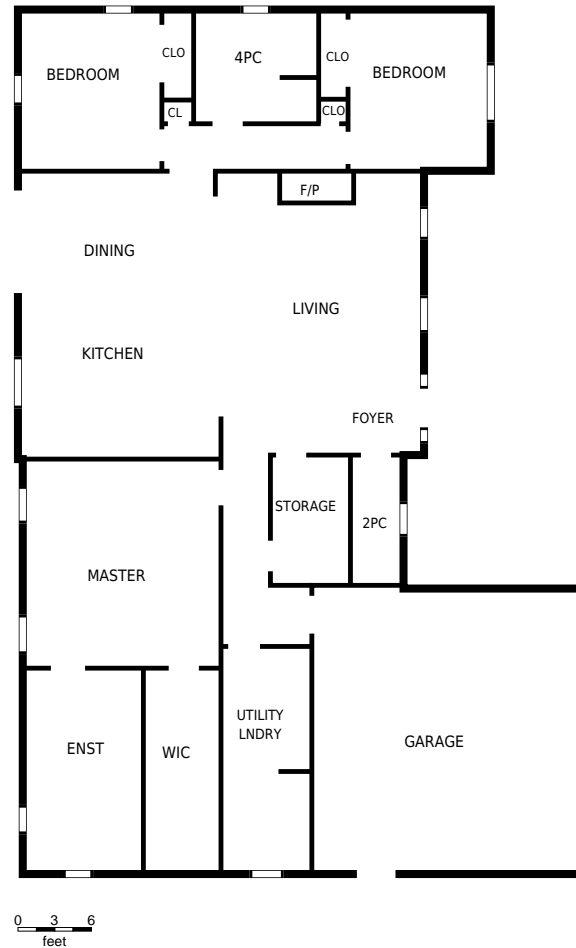

122 Edward St, The Blue Mountains, ON

Gross Floor Area Above Grade (GFA) 2220 sq. ft

Main floor
Floor Area 2220 sq. ft

122 Edward St, The Blue Mountains, ON
 Main floor

PREPARED FOR:

Interior Area 2080 sq. ft
 Floor Area 2220 sq. ft

PREPARED ON:
 Mar, 2016

All rooms dimensions and floor areas must be considered approximate and are subject to independent verification. For method of measurement please see <http://youriguide.com/measure/>.